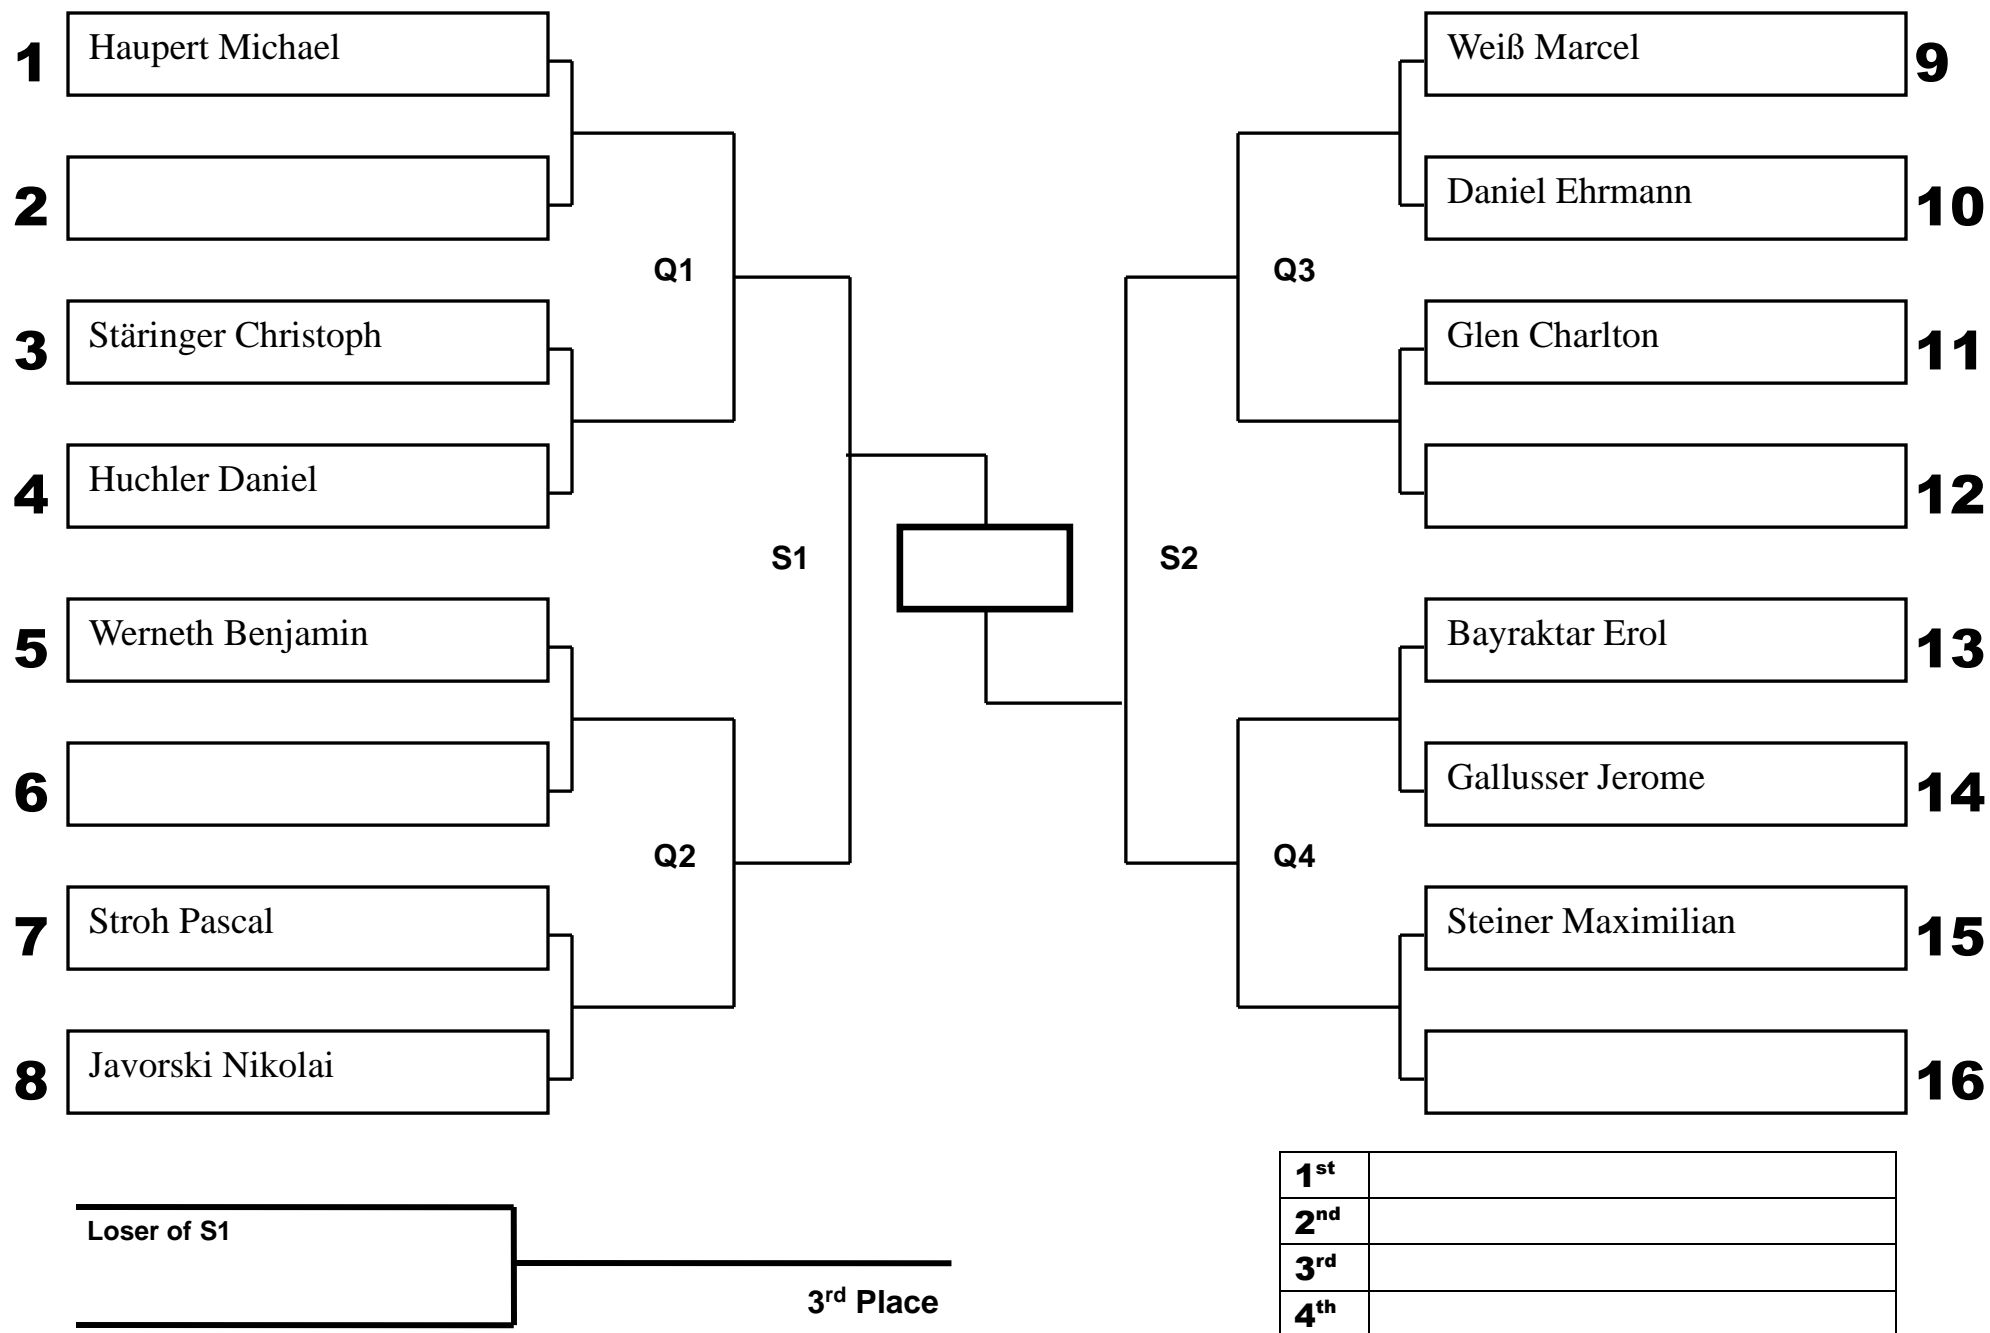

Männer Advanced NoGi -90kg

Loser of S1

3rd Place

| | |
|-----------------|--|
| 1 st | |
| 2 nd | |
| 3 rd | |
| 4 th | |