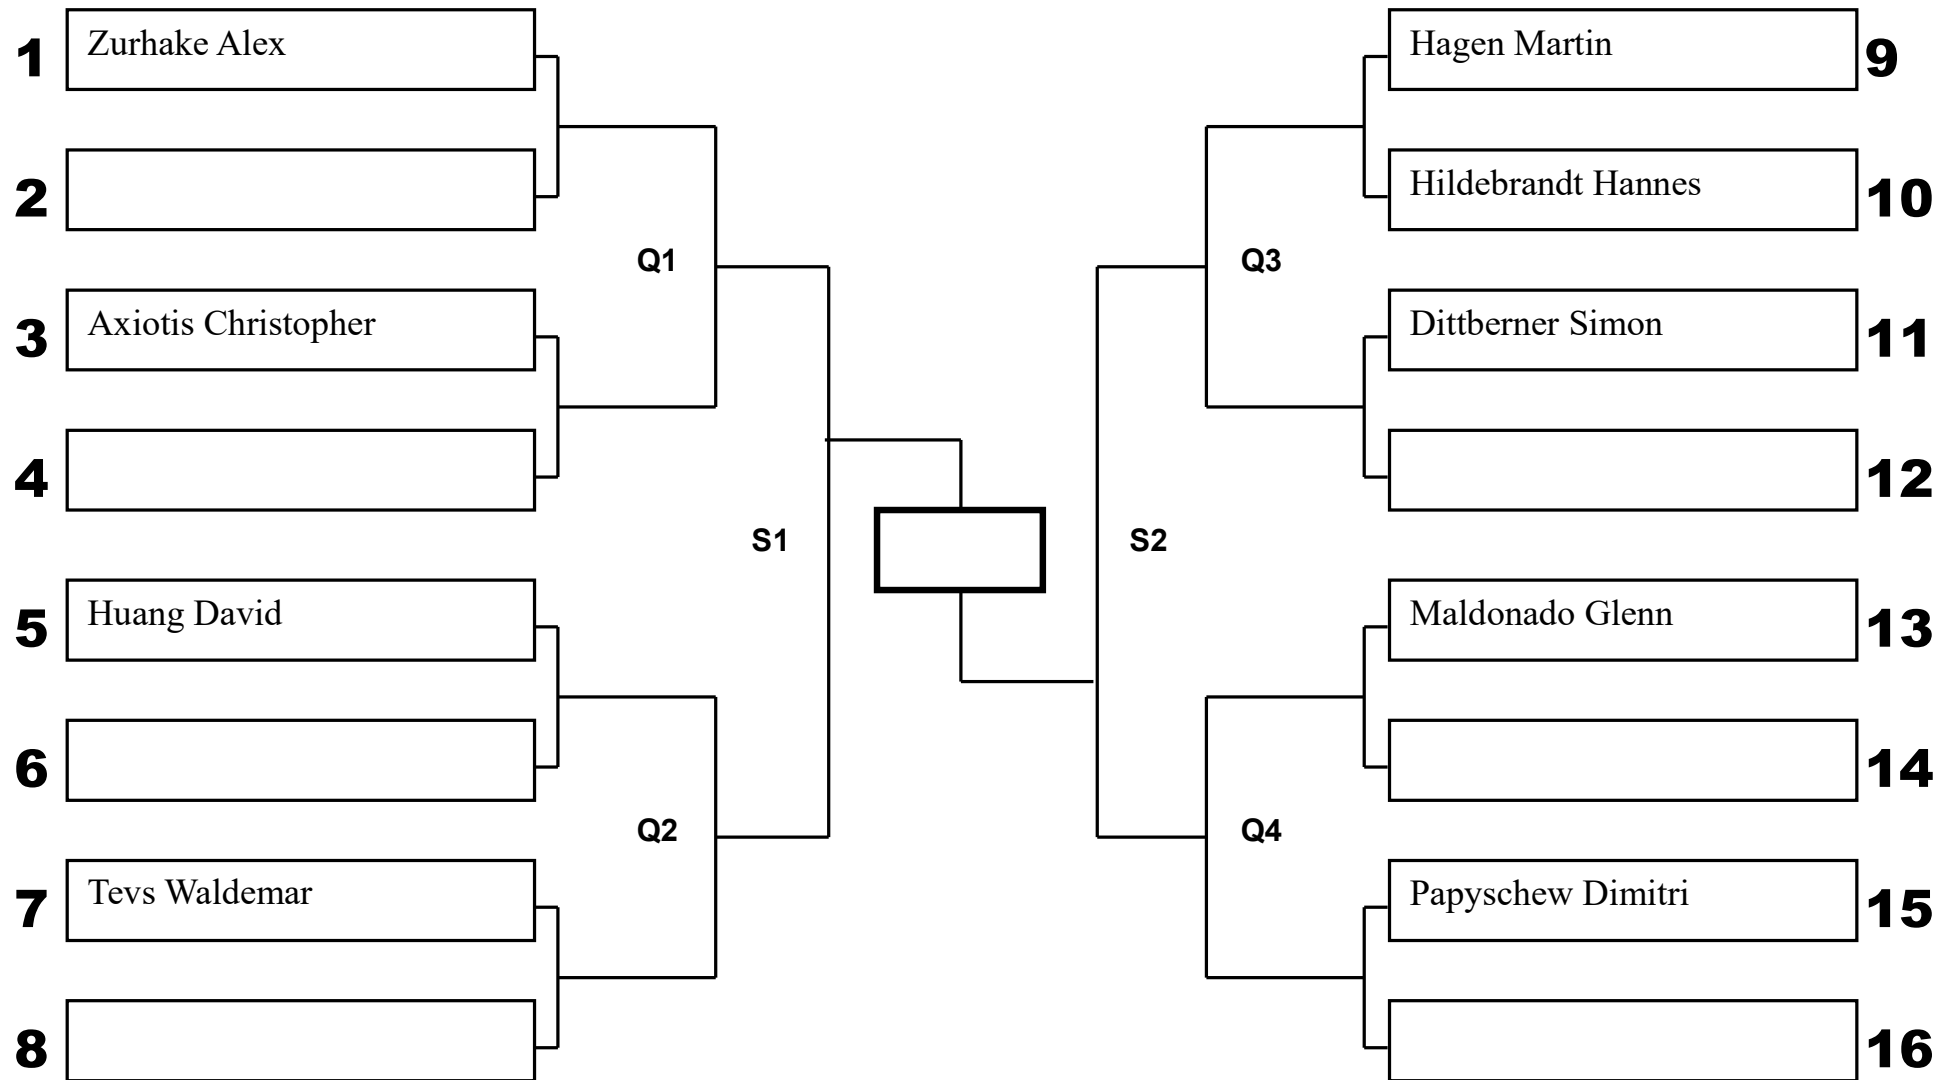

Männer Advanded Gi -83kg

Loser of S1

3rd Place

1st	
2nd	
3rd	
4th	